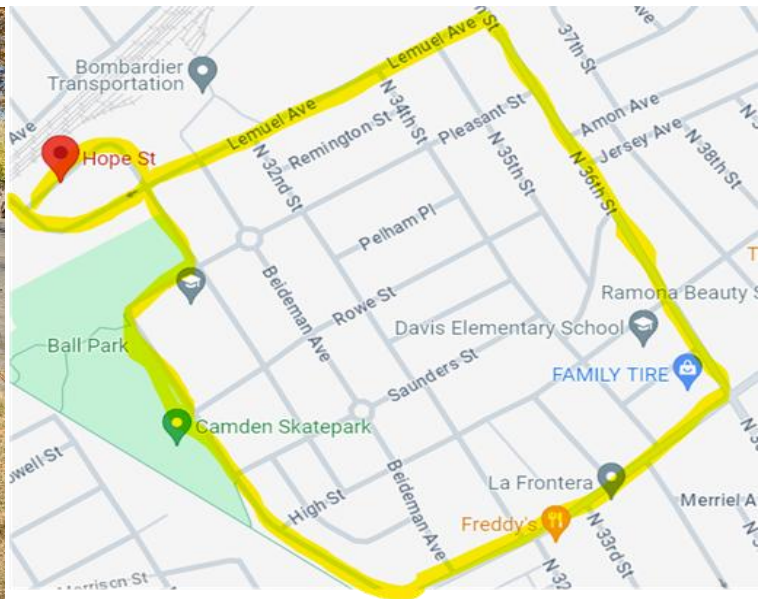

As you may know, the City of Camden has launched a new Rehrig-Pacific Company brand trash cart program in your neighborhood. The automated trash disposal pilot program is being implemented through the Department of Public Works, and in coordination with the city's contracted waste hauler, Suburban Disposal Inc. The city provided residents living in the pilot areas (see area outlined in yellow in the map pictured below) with one free 95-gallon, green colored trash container per household. These new receptacles were delivered directly to homes by the City's Department of Public Works on November 6, 2024.

Learn how to make better disposal decisions, find your local waste and recycling info, and see your pick-up calendar. All at your fingertips by downloading Recycle Coach at recyclecoach.com

101 NEWTON AVENUE, CAMDEN, NEW JERSEY 08103